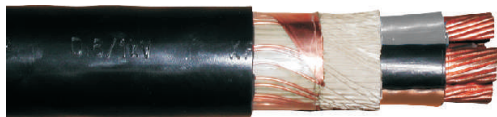

## Power cables 0,6/1 kV - NYCWY (EMC-type)

### Technical attributes

Standards	DIN VDE 0276-603
Conductor material	Cu, bare
Conductor type	conductors blanc
Conductor standard	DIN VDE 0295
Conductor category	1
Core insulation	PVC Y14
Core colours	with DIN VDE 0293, 0276 part 603
Outer sheath	PVC
Outer sheath colour	black
Temperature range min., mobile operation	-5 °C
Temperature range max., mobile operation	+50 °C
Temperature range min., fixed installation	-30 °C
Temperature range max., fixed installation	+70 °C
Nominal voltage U <sub>0</sub> /U	0,6/1 kV
RoHS-compliant	yes

### Product table

product number	product name	Weight ca. [kg]	Cu-weight [kg_km]	Outer-Ø ca. [mm]	Outer sheath colour
02004002	NYCWY 3 x 10 RE/10	721,00	408,00	20,00	black
02004003	NYCWY 4 x 10 RE/10	845,00	504,00	21,00	black
02004004	NYCWY 3 x 16 RE/16	1005,00	643,00	22,00	black
02004005	NYCWY 4 x 16 RE/16	1186,00	796,00	23,00	black
02004006	NYCWY 3 x 25 RM/16	1443,00	902,00	26,00	black
02004008	NYCWY 4 x 25 RM/16	1730,00	1142,00	28,00	black
02004010	NYCWY 3 x 35 SM/16	1724,00	1190,00	27,00	black
02004011	NYCWY 3 x 35 SM/35	1850,00	1402,00	27,00	black
02004012	NYCWY 4 x 35 SM/16	2100,00	1526,00	28,00	black
02004013	NYCWY 3 x 50 SM/25	2179,00	1723,00	30,00	black
02004014	NYCWY 3 x 70 SM/35	3000,00	2410,00	33,00	black
02004015	NYCWY 3 x 95 SM/50	4000,00	3296,00	38,00	black
02004016	NYCWY 3 x 50 SM/50	2400,00	2000,00	30,00	black
02004017	NYCWY 4 x 50 SM/25	2750,00	2203,00	32,00	black