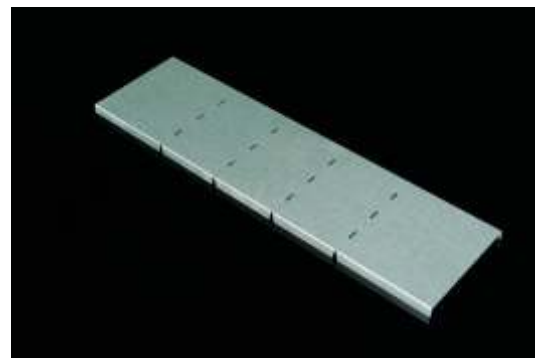

low elbow 90° cover

item number	for width of cable tray (A)	height H	thickness of metal sheet
NIXVKO 90X50X62	62	15	0,6
NIXVKO 90X50X125	125	15	0,6
NIXVKO 90X50X250	250	15	0,6
NIXVKO 90X100X125	125	15	0,6
NIXVKO 90X100X250	250	15	0,6

product description: This cover is used to cover the low elbow NIXKO.

To fix the cover use cover fixtures NIXUV.

The covers are supplied straight. They are constructed from a single piece of sheet metal with pre-cut sidewalls for subsequent bending during installation.