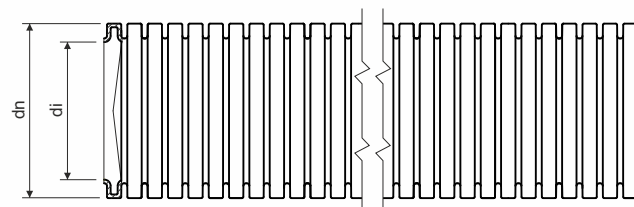

MONOFLEX®

product description:

the pipes are intended for installation to the distribution of low voltage
 for surface installation into or under parget
 suitable for mounting into hollow walls, plaster walls and ceilings
 possibility to install in places with risk of flammable gases and vapor – danger zone 2
 possibility to install in places with explosive risk of dust – danger zone 22

material: PVC

color: light grey RAL 7035

self-snuffing: yes, within 30 s

temperature resistance: -5 - +60 °C

fire class for underlying material: A1-F

UV stable: no

mechanical resistance: 320 N / 5 cm

classification according to EN 61386-1 ed. 2: 22212

certification: EN 61386-1 ed.2:09, EN 61386-22:04

storage: ČSN 64 0090

length tolerance: ± 1 %

recommendations: manufacturer recommends the assembling of plastic pipes at the temperature over 0 °C

accessories: