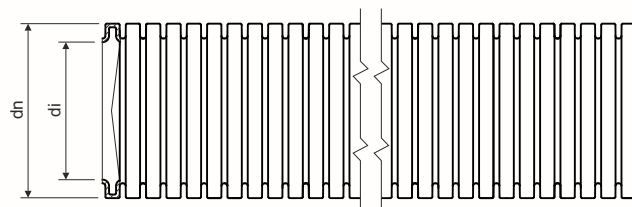

## MONOFLEX PP

**product description:**

flexible low smoke zero halogen self-extinguishing pipe made from PP  
 the pipes are intended for installation to the distribution of low voltage  
 for surface installation into or under parget  
 suitable for mounting into hollow walls, plaster walls and ceilings  
 possibility to install in places with risk of flammable gases and vapor zone 2  
 possibility to install in places with explosive risk of flammable dusts zone 22  
 from a fire point of view halogen-free pipes used in areas with an emphasis on the safety of people and property, for example:  
 public buildings, hospitals, schools, theaters, airports, shopping centers ...

material: PP

halogen-free: yes

color: black RAL 9005

self-snuffing: yes, within 30 s

temperature resistance: -15 - +90 °C

fire class for underlying material: A1-F

UV stable: no

mechanical resistance: 320 N / 5 cm

classification according to EN 61386-1 ed. 2: 22322

certification: EN 61386-1 ed.2:09, EN 61386-22:04; IEC 61034-2; IEC 60754-1; IEC 60754-2

storage: ČSN 64 0090

length tolerance: ± 1 %

IK: 06

**recommendations:** manufacturer recommends the assembling of plastic pipes at the temperature over 0 °C

NO: anilin, phenol solution 5%, chlorinated hydrocarbons, tetrachlorocarbon

item number	dn outer Ø (mm)	di min. inner Ø (mm)	min. bending radius (mm)	package (m)	weight (kg/package)	pallet package (m)
<b>1416EPP_F100</b>	16	10,7	60	100	3,1	5 400
<b>1420PP_F100</b>	20	14,1	80	100	4,2	4 800
<b>1425PP_F50</b>	25	18,2	100	50	3	3 000
<b>1432PP_F50</b>	32	24,2	120	50	3,8	1 400
<b>1440PP_F25</b>	40	32,4	170	25	2,6	800
<b>1450PP_F25</b>	50	32,4	220	25	3,3	700