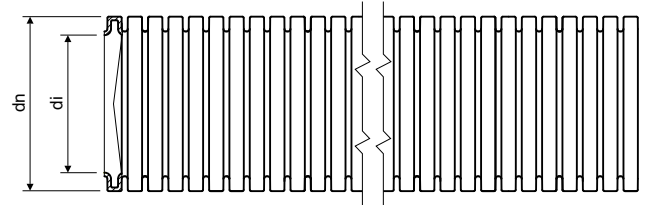

SUPER MONOFLEX HFPP

product description:

flexible low smoke zero halogen self-extinguishing pipe made from PP
 the pipes are intended for installation to the distribution of low voltage
 for surface installation into or under parget or to liquid concrete
 suitable for mounting into hollow walls, plaster walls and ceilings
 possibility to install in places with risk of flammable gases and vapor zone 2
 possibility to install in places with explosive risk of flammable dusts zone 22
 from a fire point of view halogen-free pipes used in areas with an emphasis on the safety of people and property, for example:
 public buildings, hospitals, schools, theaters, airports, shopping centers ...

material: PP

halogen-free: yes

color: grey RAL 7037

self-snuffing: yes, within 30 s

temperature resistance: -25 - +105 °C

fire class for underlying material: A1-F

UV stable: no

mechanical resistance: 750 N / 5 cm

classification according to EN 61386-1 ed. 2: 33432

certification: EN 61386-1 ed.2:09, EN 61386-22:04; IEC 61034-2; IEC 60754-1; IEC 60754-2; EN 62262

storage: ČSN 64 0090

length tolerance: ± 1 %

IK: 08

recommendations: manufacturer recommends the assembling of plastic pipes at the temperature over 0 °C

NO: anilin, phenol solution 5%, chlorinated hydrocarbons, tetrachlorocarbon

item number	dn outer Ø (mm)	di min. inner Ø (mm)	min. bending radius (mm)	package (m)	weight (kg/package)	pallet package (m)
1216EHFPP_L100	16	10,7	60	100	4,6	5 400
1220HFPP_L100	20	14,1	80	100	6,0	4 800
1225HFPP_L50	25	18,2	100	50	4,3	3 000
1225HFPP_L100	25	18,2	100	100	8,3	3 200
1232HFPP_L50	32	24,2	120	50	5,7	1 600
1240HFPP_L50	40	32,4	170	50	7,9	800
1250HFPP_L25	50	41,2	220	25	5,0	700